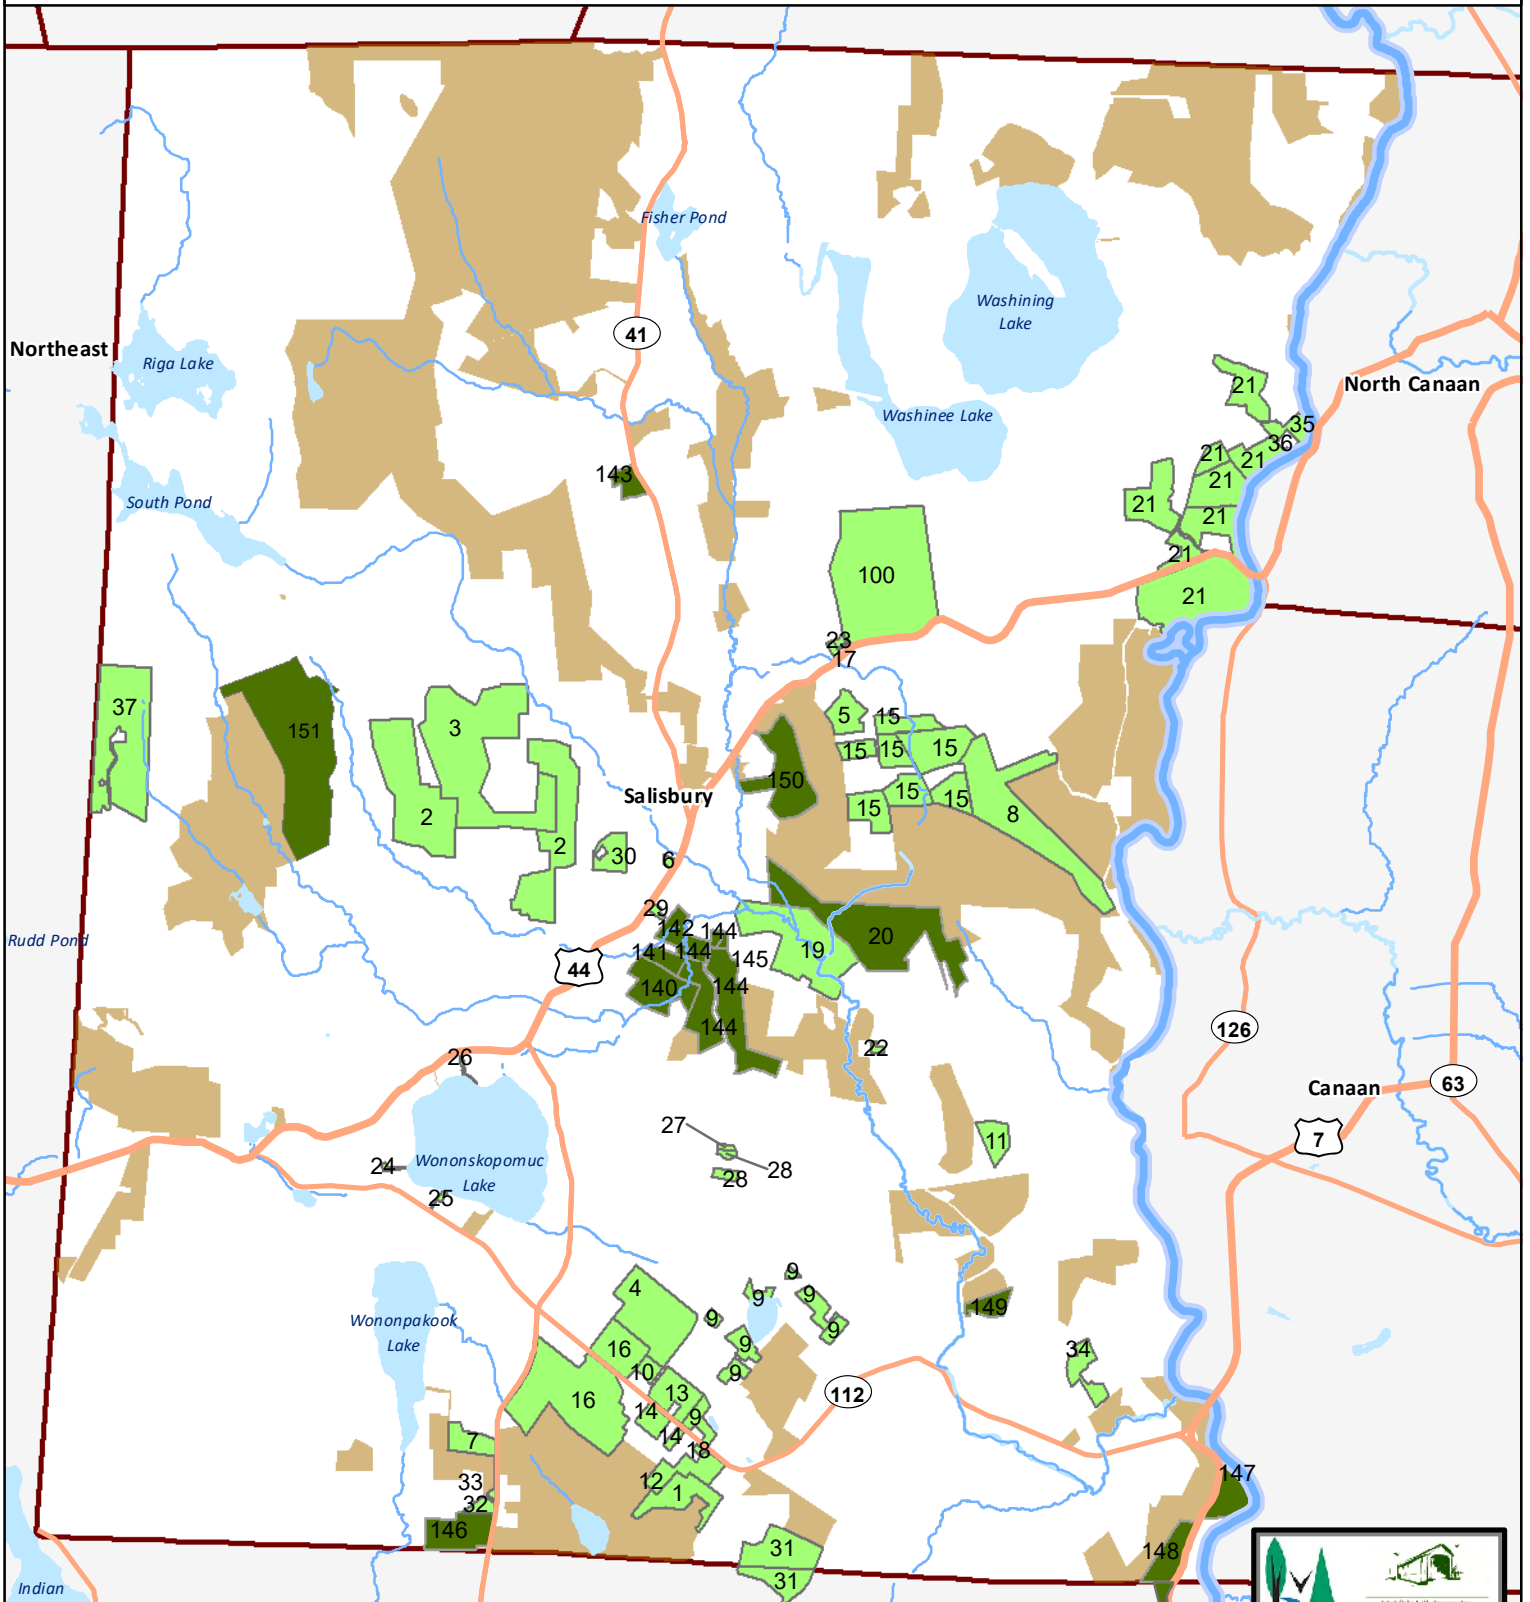

Salisbury Association
Land Trust
Conserving Our Land.

Salisbury Association Land Trust Conservation Properties

SALISBURY ASSOCIATION LAND TRUST		OTHER ORGANIZATIONS	
	Land Owned		Other Conservation
	Conservation Easement		

0 0.5 1 2 Miles

Map created on 7/27/2020
by Stacy Deming, GISP
Housatonic Valley Association
PO Box 28, 150 Kent Road S.
Cornwall Bridge, CT 06754
860-672-6678
hvamaps@gmail.com